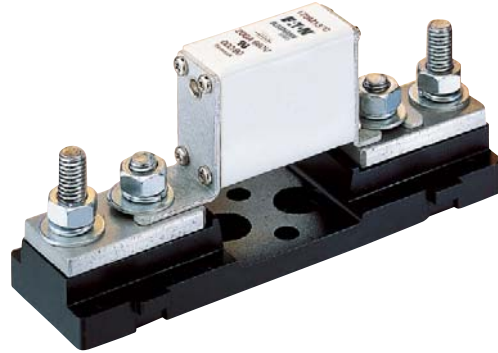

## Fixed center fuse bases for DIN 43653 square body fuse links

### Description

Fuse bases (blocks) to be used with DIN 43653 square body fuse links with centre distances of 80 and 110mm. Available for sizes 000, 00, 1\*, 1, 2 and 3.

### Dimensions (mm) - 170H1007

### Dimensions (mm) - 170H1013