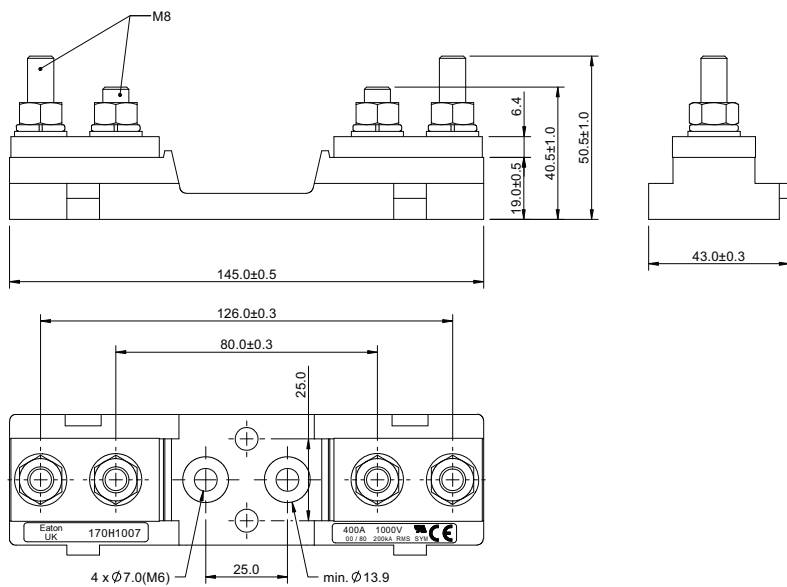

### Description

Fuse bases (blocks) to be used with DIN 43653 square body fuse links with centre distances of 80 and 110mm. Available for sizes 000, 00, 1\*, 1, 2 and 3.

### Sizes 000 to 00 Fuse bases

Catalogue numbers	Max rated voltage (Volts)	Max fuse Amp rating (Amps)	Centre distance (mm)	Fuse sizes
170H1007	1000	400	80	00, 000
170H1013	690	200	80	0000, 000

### Dimensions (mm) - 170H1007

### Dimensions (mm) - 170H1013