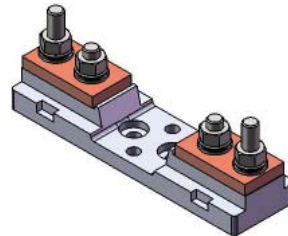

## Fixed center fuse bases for DIN 43653 square body fuse links

### Description

Fuse bases (blocks) to be used with DIN 43653 square body fuse links with centre distances of 80 and 110mm. Available for sizes 000, 00, 1\*, 1, 2 and 3.

### Dimensions (mm) - 170H1007

### Dimensions (mm) - 170H1013