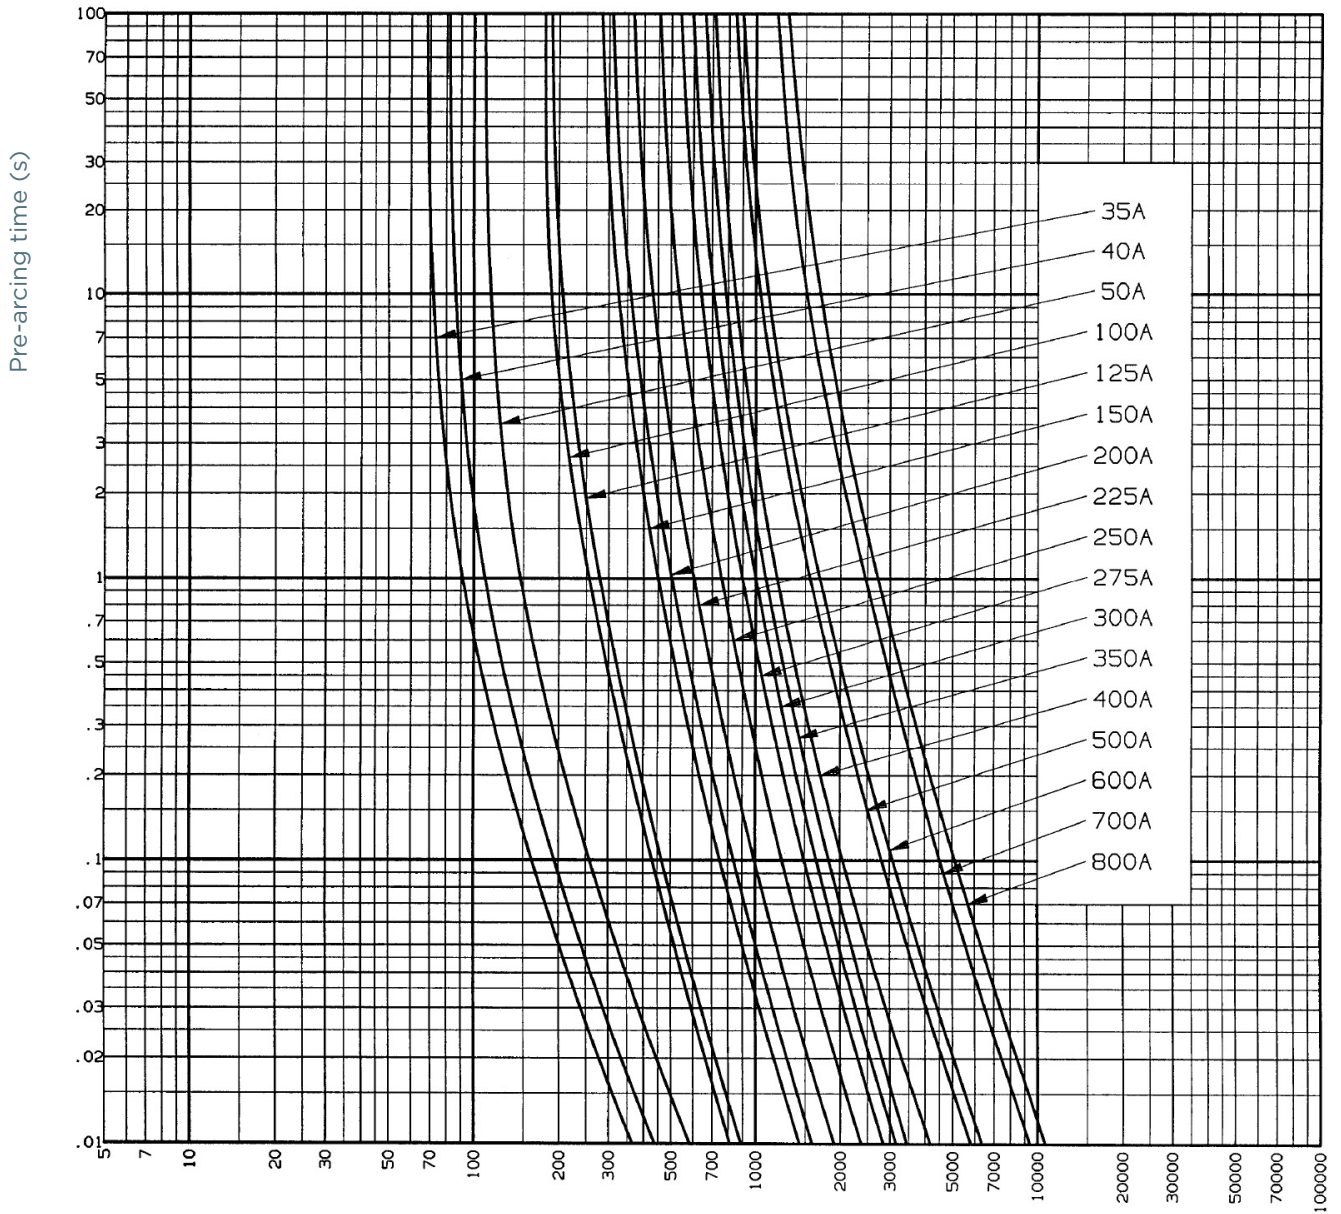

DIN CNN

Catalog number	Reference number	Rated voltage AC (UL)	Rated voltage DC (UL)	Rated current I _n	Weight	Package
CNN10DIN	E228831	130 V	80 V	10 A	27 g	5
CNN35DIN	F228832	130 V	80 V	35 A	27 g	5
CNN40DIN	G228833	130 V	80 V	40 A	27 g	5
CNN60DIN	J228835	130 V	80 V	60 A	27 g	5
CNN80DIN	K228836	130 V	80 V	80 A	27 g	5
CNN90DIN	L228837	130 V	80 V	90 A	27 g	5
CNN100DIN	M228838	130 V	80 V	100 A	27 g	5
CNN125DIN	N228839	130 V	80 V	125 A	27 g	5
CNN150DIN	P228840	130 V	80 V	150 A	27 g	5
CNN175DIN	Q228841	130 V	80 V	175 A	27 g	5
CNN180DIN	N229874	130 V	80 V	180 A	27 g	5
CNN200DIN	R228842	130 V	80 V	200 A	27 g	5
CNN225DIN	S228843	130 V	80 V	225 A	28 g	5
CNN250DIN	T228844	130 V	80 V	250 A	28 g	5
CNN275DIN	V228845	130 V	80 V	275 A	28 g	5
CNN300DIN	W228846	130 V	80 V	300 A	30 g	5
CNN325DIN	X228847	130 V	80 V	325 A	60 g	5
CNN350DIN	Y228848	130 V	80 V	350 A	60 g	5
CNN400DIN	Z228849	130 V	80 V	400 A	60 g	5
CNN500DIN	A228850	130 V	80 V	500 A	60 g	5
CNN50DIN	H228834	130 V	80 V	50 A	27 g	5
CNN600DIN	B228851	130 V	80 V	600 A	60 g	5
CNN700DIN	C228852	130 V	80 V	700 A	72 g	5
CNN800DIN	D228853	130 V	80 V	800 A	72 g	5

MERSEN reserves the right to change, update or correct, without notice, any information contained in this datasheet.

DIN CNN & CNL fuses

TIME CURRENT CHARACTERISTIC CURVES

CNL35-750

MERSEN reserves the right to change, update or correct, without notice, any information contained in this datasheet.

DIN CNN & CNL fuses

TIME CURRENT CHARACTERISTIC CURVES

CNN35-800

RMS value of prospective current (A) +/-10%

For 10A time current characteristic curve, please consult us.

MERSEN reserves the right to change, update or correct, without notice, any information contained in this datasheet.