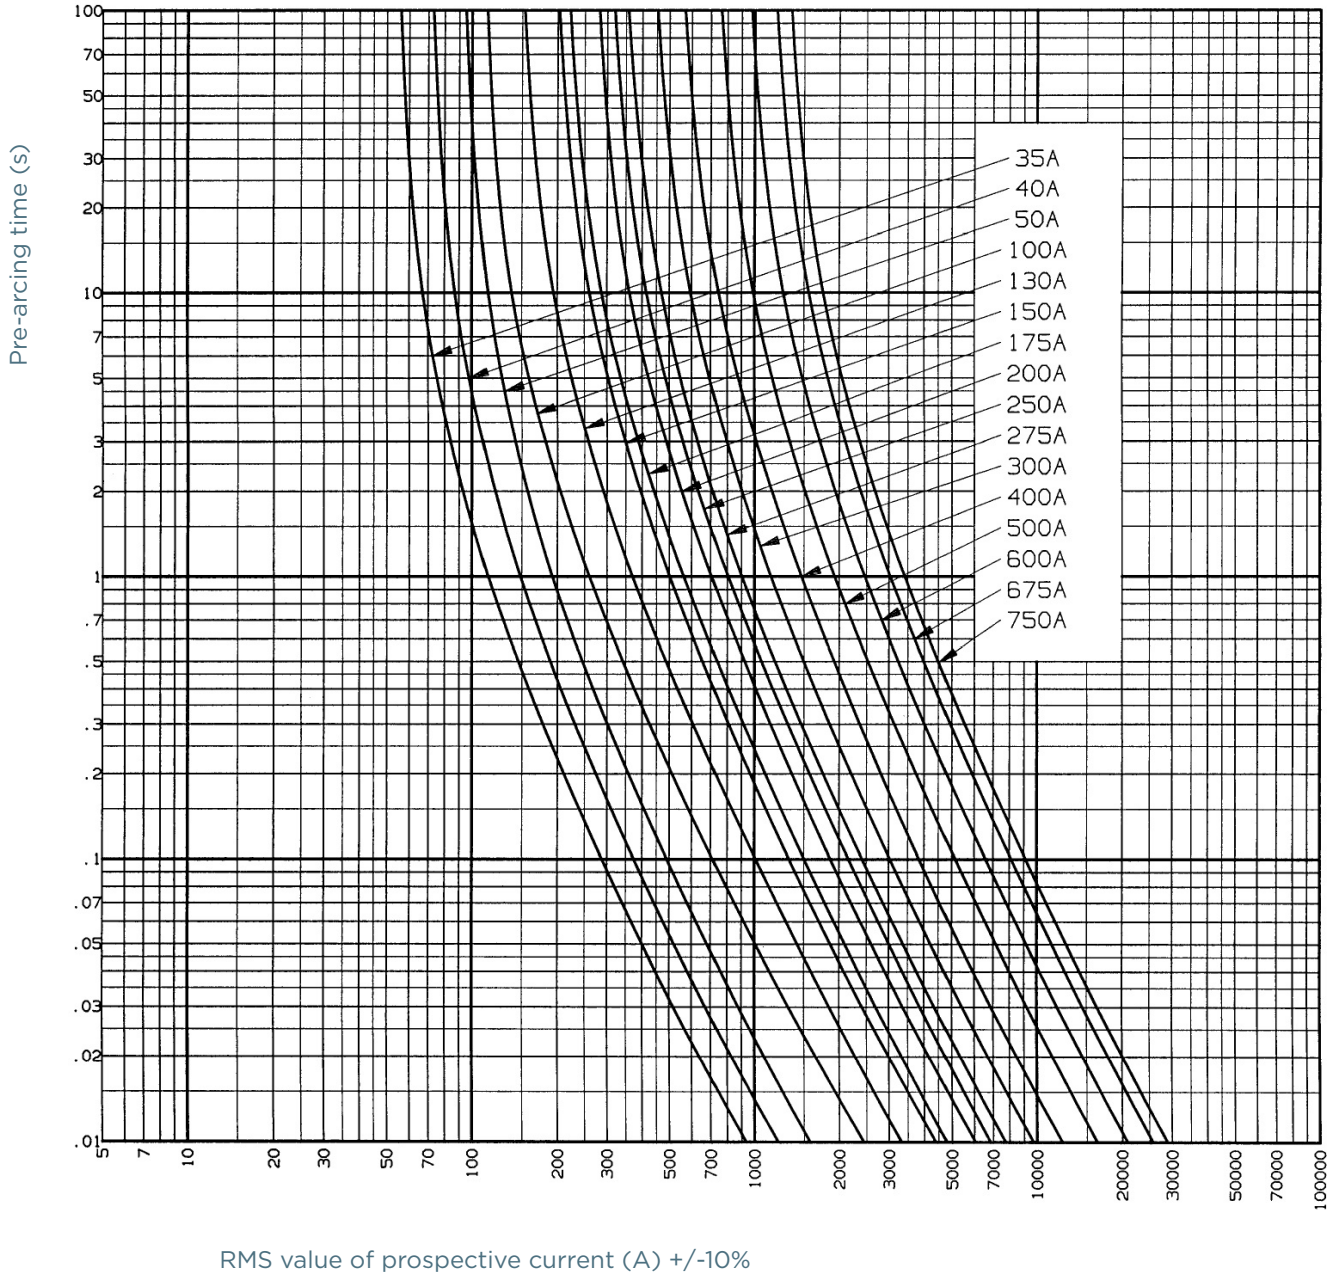

DIN CNN

Catalog number	Reference number	Rated voltage AC (UL)	Rated voltage DC (UL)	Rated current I _n	Weight	Package
CNN10DIN	E228831	130 V	80 V	10 A	27 g	5
CNN35DIN	F228832	130 V	80 V	35 A	27 g	5
CNN40DIN	G228833	130 V	80 V	40 A	27 g	5
CNN60DIN	J228835	130 V	80 V	60 A	27 g	5
CNN80DIN	K228836	130 V	80 V	80 A	27 g	5
CNN90DIN	L228837	130 V	80 V	90 A	27 g	5
CNN100DIN	M228838	130 V	80 V	100 A	27 g	5
CNN125DIN	N228839	130 V	80 V	125 A	27 g	5
CNN150DIN	P228840	130 V	80 V	150 A	27 g	5
CNN175DIN	Q228841	130 V	80 V	175 A	27 g	5
CNN180DIN	N229874	130 V	80 V	180 A	27 g	5
CNN200DIN	R228842	130 V	80 V	200 A	27 g	5
CNN225DIN	S228843	130 V	80 V	225 A	28 g	5
CNN250DIN	T228844	130 V	80 V	250 A	28 g	5
CNN275DIN	V228845	130 V	80 V	275 A	28 g	5
CNN300DIN	W228846	130 V	80 V	300 A	30 g	5
CNN325DIN	X228847	130 V	80 V	325 A	60 g	5
CNN350DIN	Y228848	130 V	80 V	350 A	60 g	5
CNN400DIN	Z228849	130 V	80 V	400 A	60 g	5
CNN500DIN	A228850	130 V	80 V	500 A	60 g	5
CNN50DIN	H228834	130 V	80 V	50 A	27 g	5
CNN600DIN	B228851	130 V	80 V	600 A	60 g	5
CNN700DIN	C228852	130 V	80 V	700 A	72 g	5
CNN800DIN	D228853	130 V	80 V	800 A	72 g	5

MERSEN reserves the right to change, update or correct, without notice, any information contained in this datasheet.

DIN CNN & CNL fuses

TIME CURRENT CHARACTERISTIC CURVES

CNL35-750

MERSEN reserves the right to change, update or correct, without notice, any information contained in this datasheet.

DIN CNN & CNL fuses

TIME CURRENT CHARACTERISTIC CURVES

CNN35-800

RMS value of prospective current (A) +/-10%

For 10A time current characteristic curve, please consult us.

MERSEN reserves the right to change, update or correct, without notice, any information contained in this datasheet.