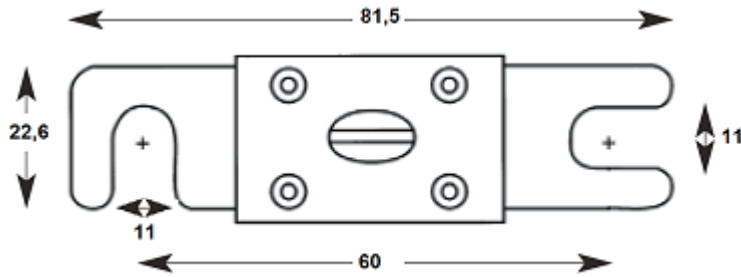

DIN CNN & CNL fuses

DIMENSIONS

CNN and CNL fuses - in mm