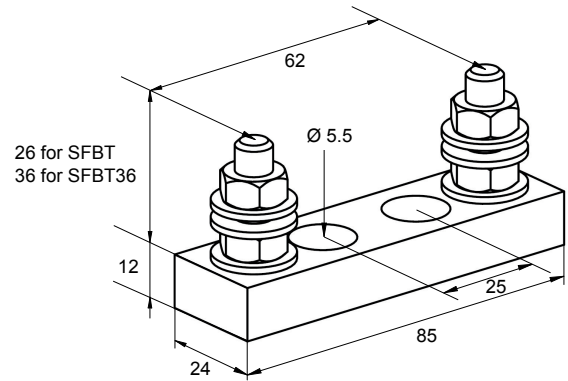

DIN CNN & CNL fuses

DIMENSIONS

CNN and CNL fuses - in mm

SFBT fuse base - in mm

ACCESSORIES

Fuse bases

Catalog number	Reference number	Description
SFBT	A092092	Fuse base for CNN and CNL fuses
SFBT36	J236287	Fuse base with extended threaded studs for CNN and CNL fuses